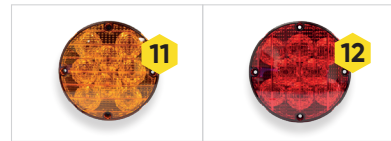

LED MARKER LIGHTS

- 4** G-BS4272A | Amber \$9.50
- 5** G-BS4273R | Red \$9.50

LED LIGHTS

- 6** G-LTL700A \$42.52
- 7** G-LSL700R \$42.52
- 8** G-LBL700W \$42.52
- 9** G-LSL001 \$43.30
- 10** G-KIT700LED | Get a discount when you buy the kit ! \$227.00

FITS BLUE BIRD VISION & MINIBUSES AND IC CE300

LED WARNING LIGHTS

- 11** G-LWL001A | Amber \$70.77
- 12** G-LWL001R | Red \$70.77

STAINLESS CROSS VIEW MIRROR ARM BRACKET

- 13** G-MBC001 \$16.48

PLUS APPLICABLE TAXES